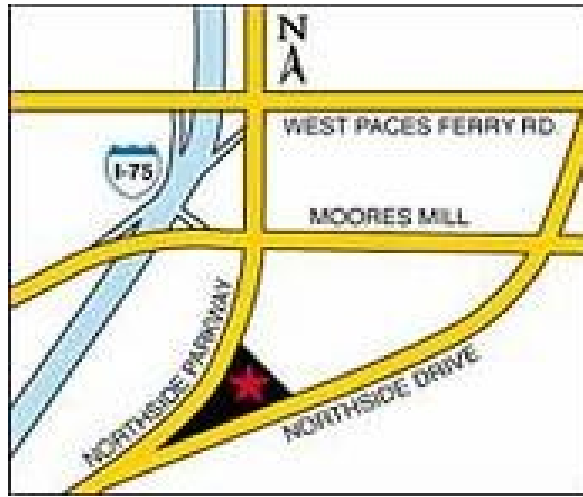

Directions

Northside Drive Baptist is at the triangle where Northside Drive and Northside Parkway meet, south of Moore's Mill Road.

To access the chapel, park in the regular church parking lot and walk up the driveway leading up the hill (west side of complex) to reach the entrance of the chapel. (Cars may be driven to the top of the hill to let out passengers needing assistance.) There is a handicap access ramp into the chapel from the top of the hill.